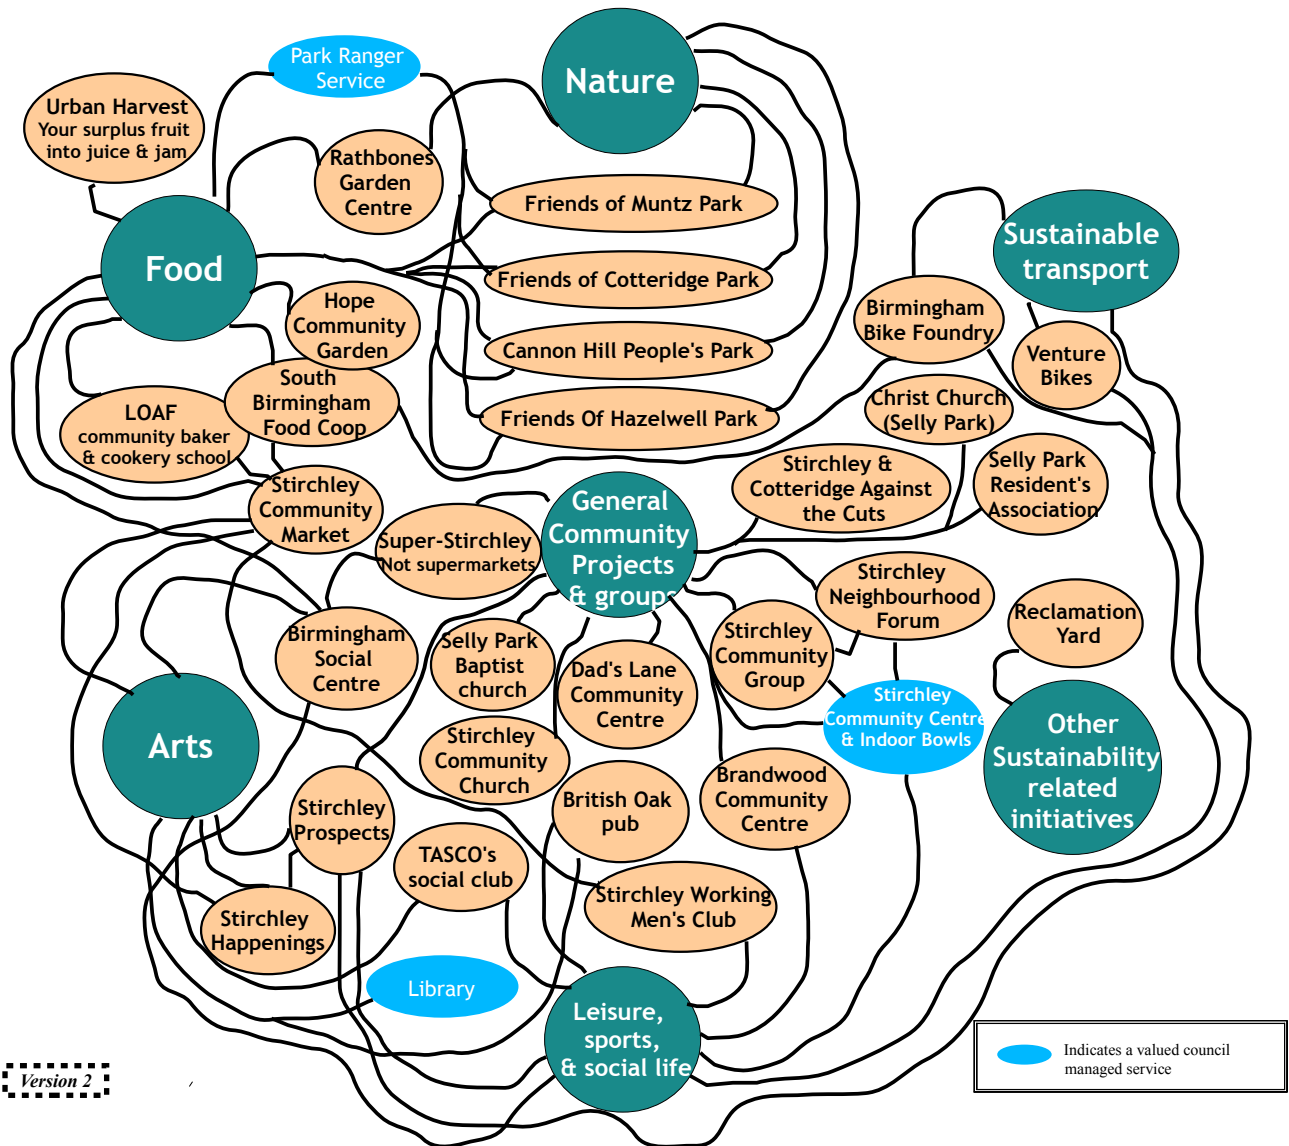

Your DIY Community

Version 2

What are people from Starchley and it's surrounding areas doing for themselves?

In our communities there is a growing abundance of creativity, energy and initiative. This is generating a vibrant network, of projects, community and grassroots groups, social enterprises, worker's cooperatives, and businesses that benefit the community and planet.

This map is just a snapshot of an organically growing and changing network. So new things will emerge, and new links will be made. In its current state its also non-exhaustive. There may be many things going on out there which we don't know about. If you're involved in one of them and would like to be added, please let us know and we will include you in any future publication of the updated map.

Please note: This map was created by Super-stirchley. However, even though we hold an anti-supermarket stance, many of the groups mentioned above may not hold this same view.