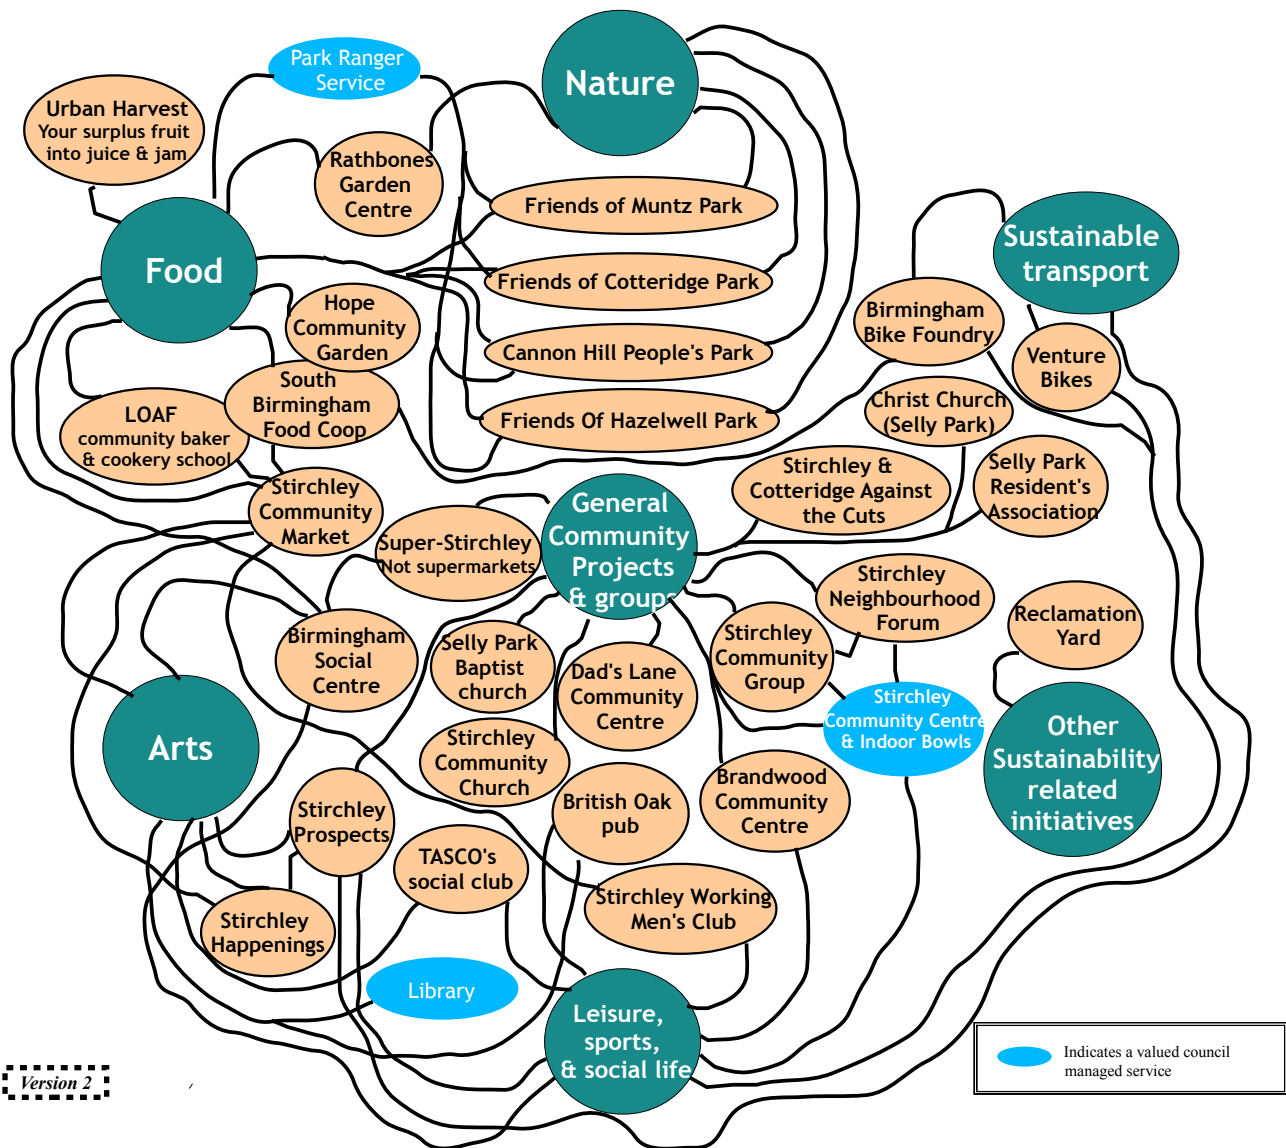

Your DIY Community

Version 2

What are people from Starchley and it's surrounding areas doing for themselves?

In our communities there is a growing abundance of creativity, energy and initiative. This is generating a vibrant network, of projects, community and grassroots groups, social enterprises, worker's cooperatives, and businesses that benefit the community and planet.

This map is just a snapshot of an organically growing and changing network. So new things will emerge, and new links will be made. In its current state its also non-exhaustive. There may be many things going on out there which we don't know about. If you're involved in one of them and would like to be added, please let us know and we will include you in any future publication of the updated map.

Please note: This map was created by Super-stirchley. However, even though we hold an anti-supermarket stance, many of the groups mentioned above may not hold this same view.